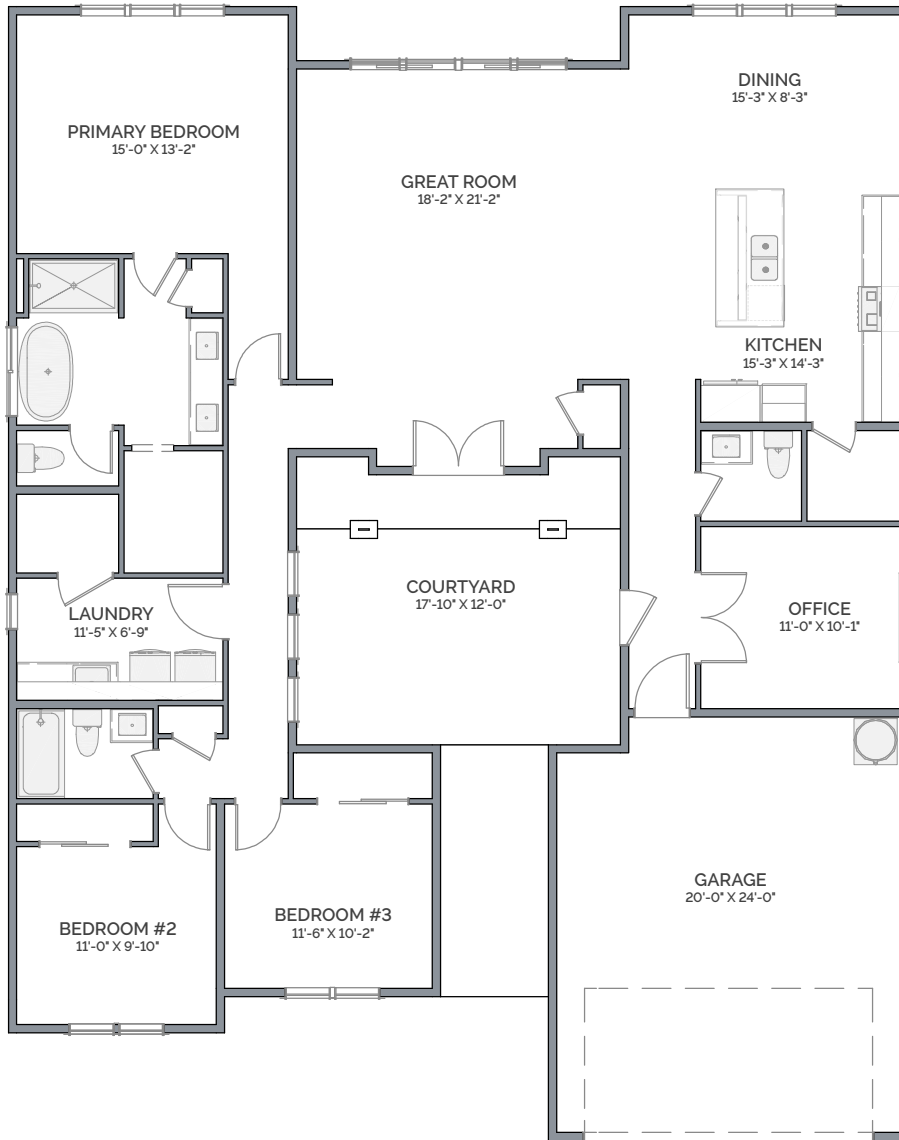

V1.0

Approx. square feet of living area

HEATHER
50' x 63'

2053

MODERN

HEATHER

2053

3+ FLEX

2.5

2

NOTE: Renderings may show optional finishes and features that are not included in the base pricing. Builder reserves right to modify plans, products, and specifications without notice.

Experience the perfect blend of indoor and outdoor living with this thoughtfully designed single-story home. Its spacious central courtyard serves as the heart of the home, ideal for entertaining or simply relaxing in your private oasis. This layout offers a seamless flow and is perfect for those who appreciate open, airy spaces.

V1.0

Approx. square feet of living area

HEATHER
50' x 63'

2053