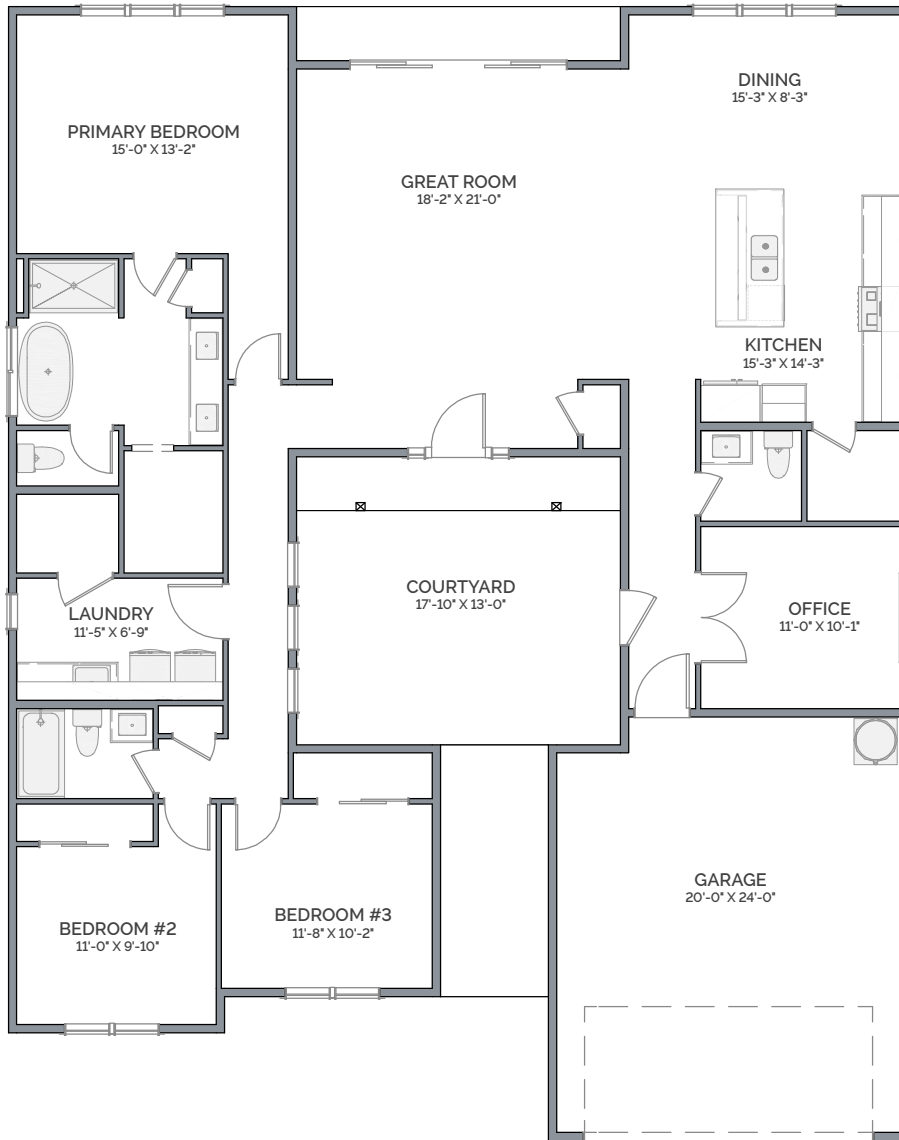

V1.0

Approx. square feet of living area

HEATHER
50' x 63'

2053

FARMHOUSE

HEATHER

2053

3+ FLEX

Experience the perfect blend of indoor and outdoor living with this thoughtfully designed single-story home. Its spacious central courtyard serves as the heart of the home, ideal for entertaining or simply relaxing in your private oasis. This layout offers a seamless flow and is perfect for those who appreciate open, airy spaces.

V1.0

Approx. square feet of living area

HEATHER
50' x 63'

2053

MODERN

HEATHER

2053

3+ FLEX

V1.0

Approx. square feet of living area

HEATHER
50' x 63'

2053