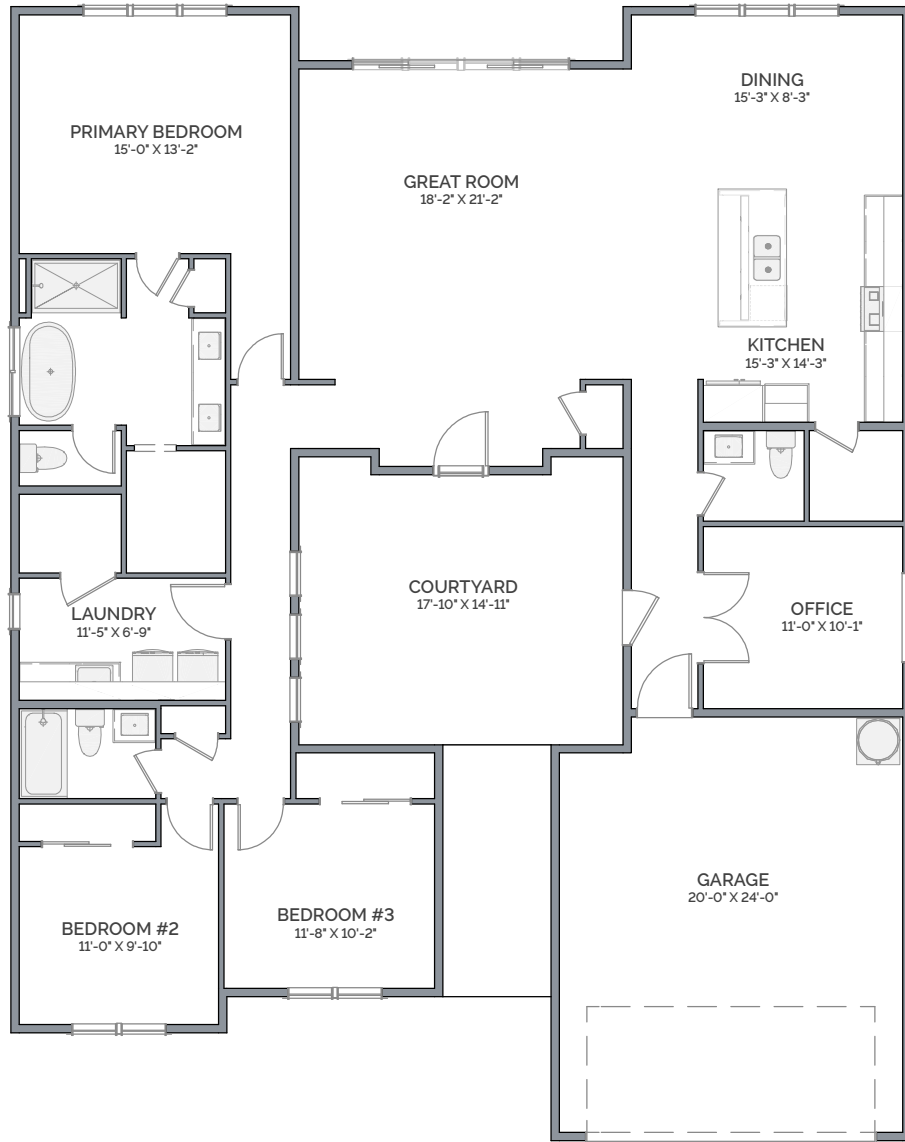

COASTAL

HEATHER

2053

3+ FLEX

2.5

2

NOTE: Renderings may show optional finishes and features that are not included in the base pricing. Builder reserves right to modify plans, products, and specifications without notice.

COASTAL

Experience the perfect blend of indoor and outdoor living with this thoughtfully designed single-story home. Its spacious central courtyard serves as the heart of the home, ideal for entertaining or simply relaxing in your private oasis. This layout offers a seamless flow and is perfect for those who appreciate open, airy spaces.

V1.0

Approx. square feet of living area

HEATHER
50' x 63'

2053

FARMHOUSE

HEATHER

2053

3+ FLEX

V1.0

Approx. square feet of living area

HEATHER
50' x 63'

2053